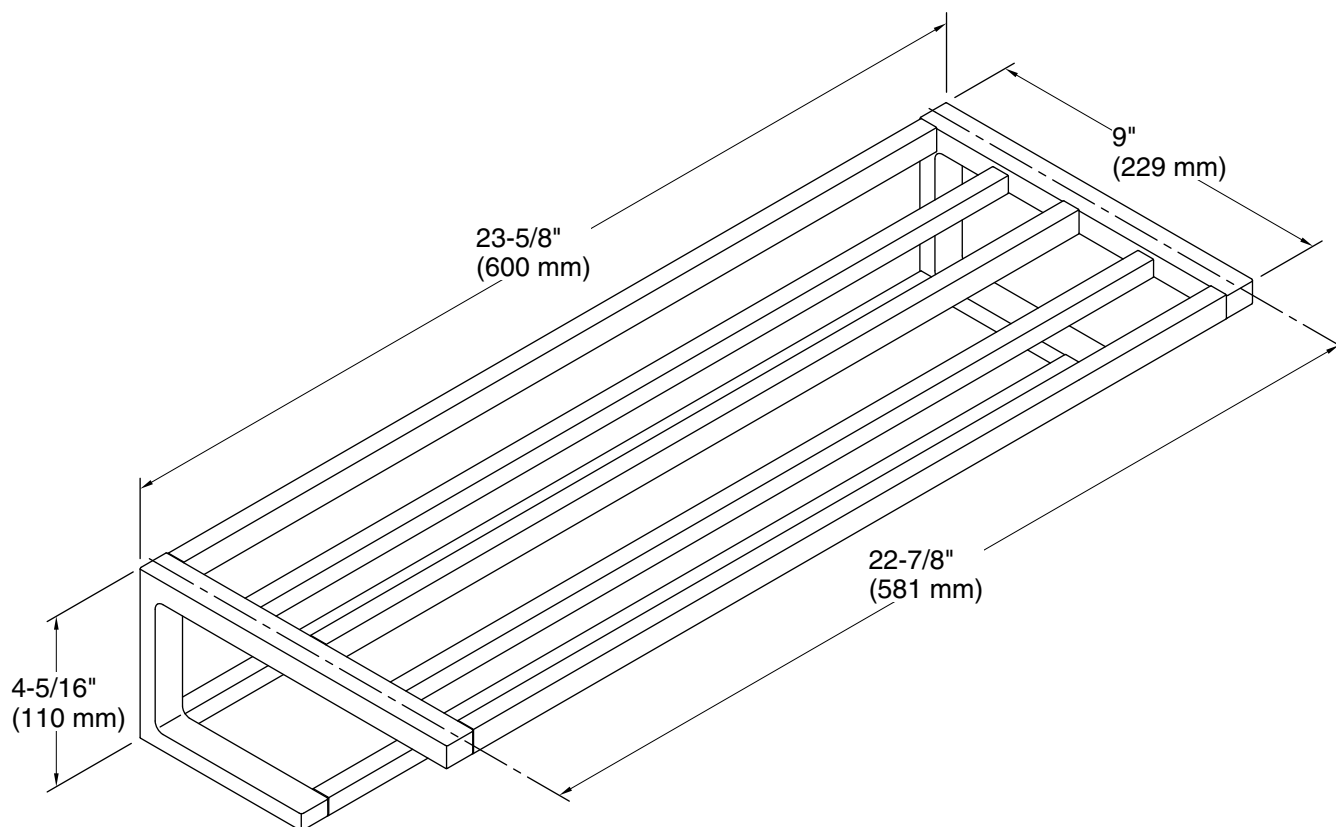

## Technical Information

All product dimensions are nominal.

Installation Type: Wall-mount

Material: Metal